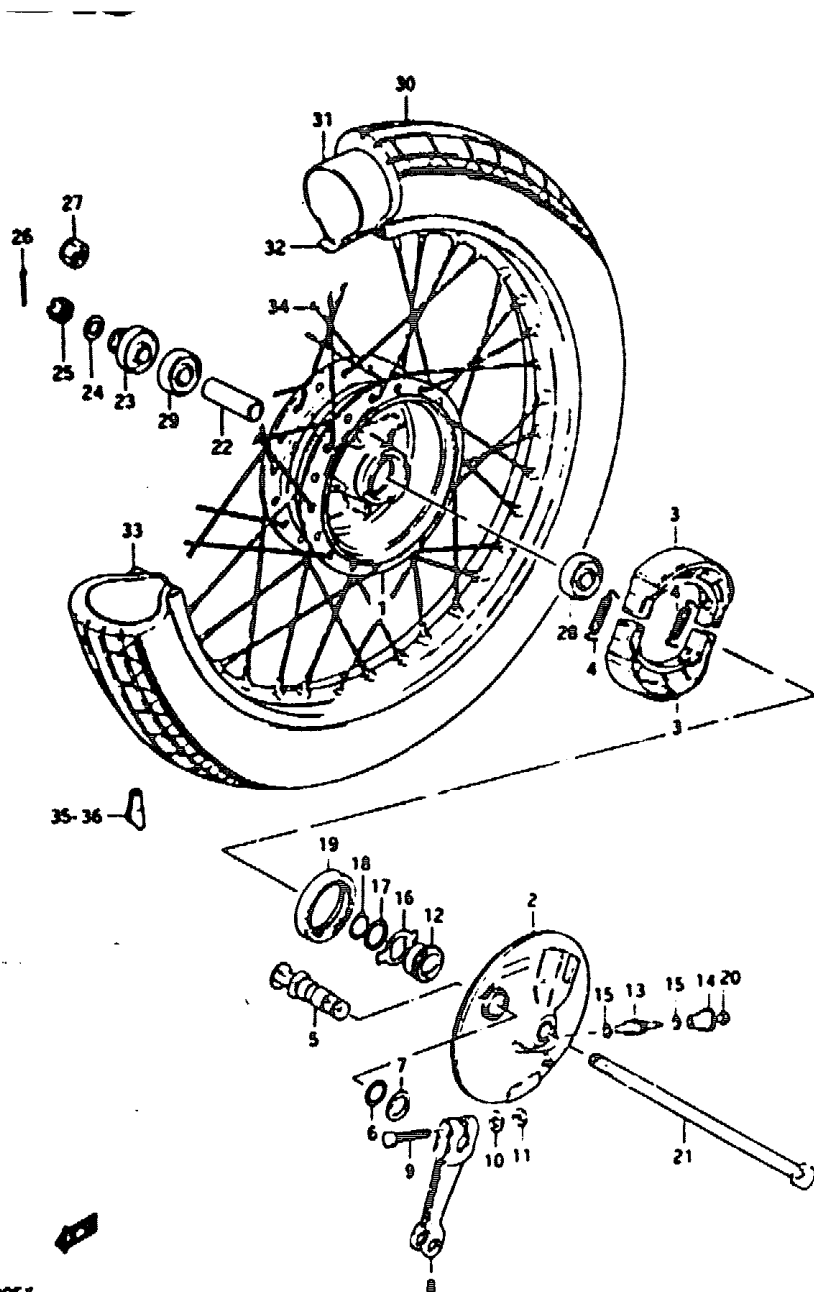

N° Réf.	N° Pièce	Désignation
1	54110-10202	Hub, Wheel
2	54210-10200	Panel
3	54410-32400	Shoe, Brake
4	55420-41100	Spring
5	54440-32402	Cam, Brake
6	09280-15001	O Ring
7	09160-15001	Washer
8	64451-30001	Lever, Brake Cam
9	01107-06408	Bolt
10	08322-21068	Washer
11	08310-11068	Nut
12	54611-36000	Gear, Speedometer
13	54621-10200	Pinion, Speedometer
14	54632-49200	Bush
15	09160-05001	Thrust Washer
16	54660-11031	Driver
17	09160-22001	Thrust Washer
18	08331-11229	Circlip
19	09285-26003	Oil Seal
20	09289-06001	Oil Seal
21	54711-11301	Axle, Front
22	09180-12041	Spacer
23	54740-10200	Spacer, Rh
24	08322-11128	Washer
25	08314-31128	Nut
26	04111-30308	Cotter Pin
28	08143-62017	Bearing, Lh
29	08123-62017	Bearing, Rh
30	55100-36600	Tire, Front
31	55200-11601	Tube, Inner
32	55261-11010	Protector, Inner Tube
33	55311-10300	Rim, Wheel
34	55300-10830	Spoke Set
35	55411-11000	Balancer, Wheel No.1
36	55412-11000	Balancer, Wheel No.2

GT200EX