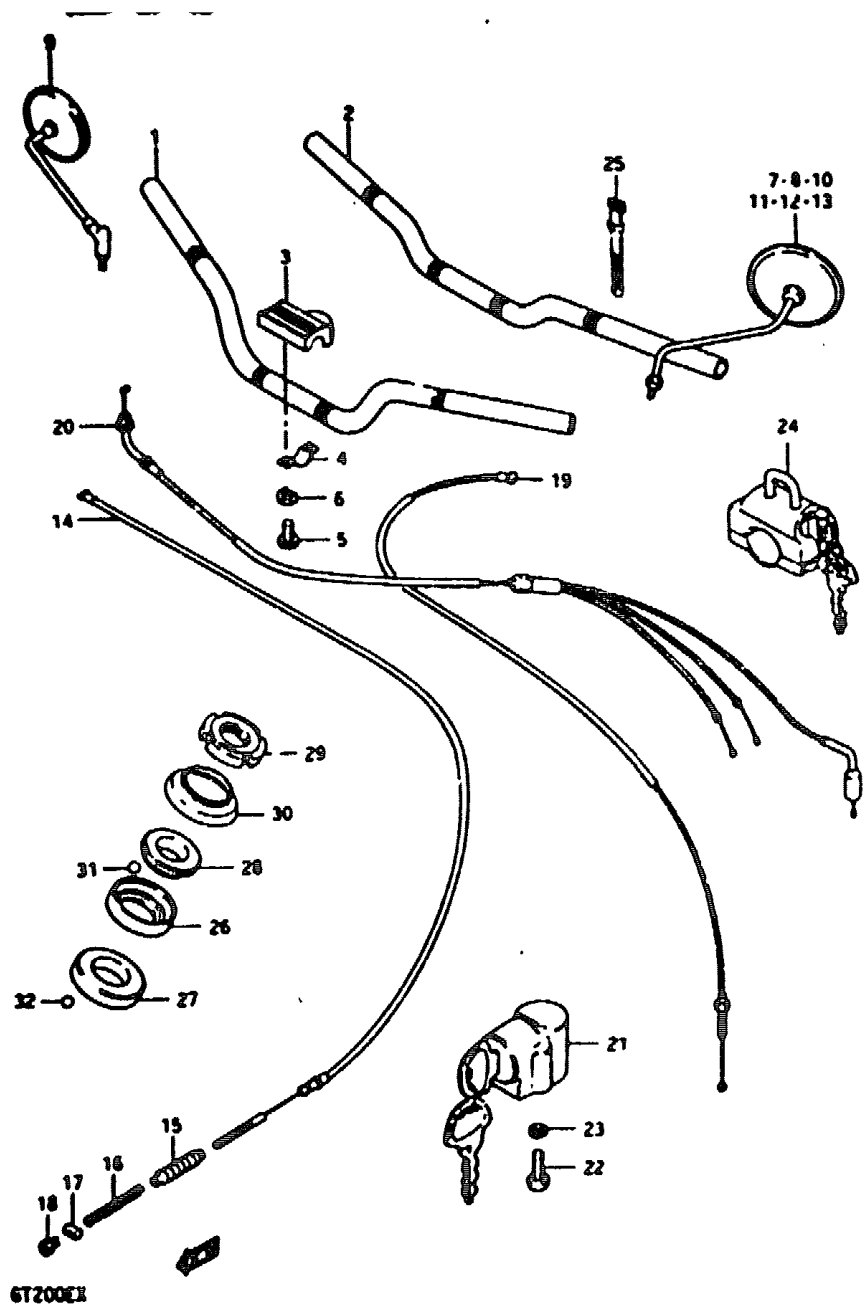

N° Réf.	N° Pièce	Désignation
1	56111-10320	Handlebar (neutral Handle)
2	56111-10330	Handlebar (flat Handle)
3	56170-10200	Cover, Steering Head
4	56175-10200	Bracket
5	02112-04088	Screw
6	08321-21048	Lock Washer
9	56500-45640	Mirror Assy, Rear View
19	58200-10300	Cable, Clutch (neutral Handle)
19	58200-10310	Cable, Clutch (flat Handle)
20	58300-10300	Cable, Throttle (neutral Handle)
20	58300-10310	Cable, Throttle (flat Handle)
21	51910-25310	Lock Assy, Steering
22	02112-05128	Screw
23	08321-21058	Lock Washer
24	95700-04112	Lock Assy, Helmet
25	09407-12402	Band
26	51611-20002	Race, Steering Inner Upper
27	51611-33002	Race, Steering Inner Lower
28	51621-28000	Race, Steering Outer Upper
29	51631-28000	Nut, Steering Stem
30	51643-25001	Dust Seal
31	06111-06003	Steel Ball
32	06111-08003	Steel Ball